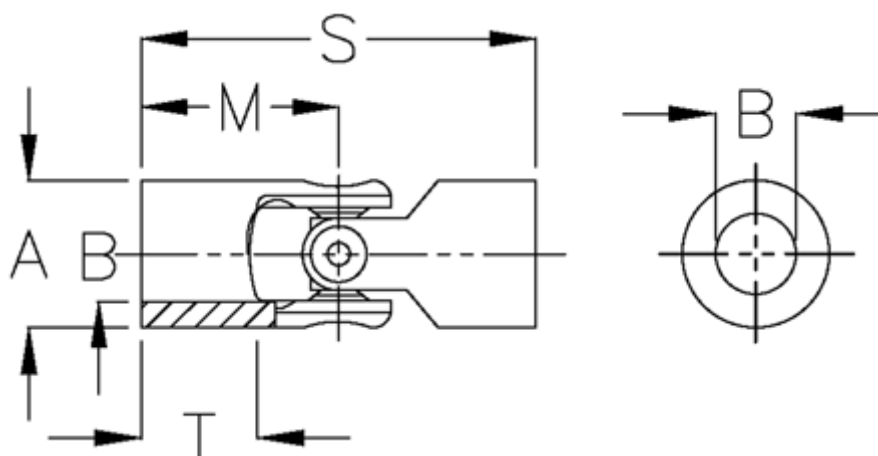

# Data Sheet

Article number: 07616400

Description: Single cross joint w/needle bearing  
0.616.400

## Measures

A	= 16
B H7	= 10
M	= 26
MD max N m	= 6
s	= 52
T	= 15